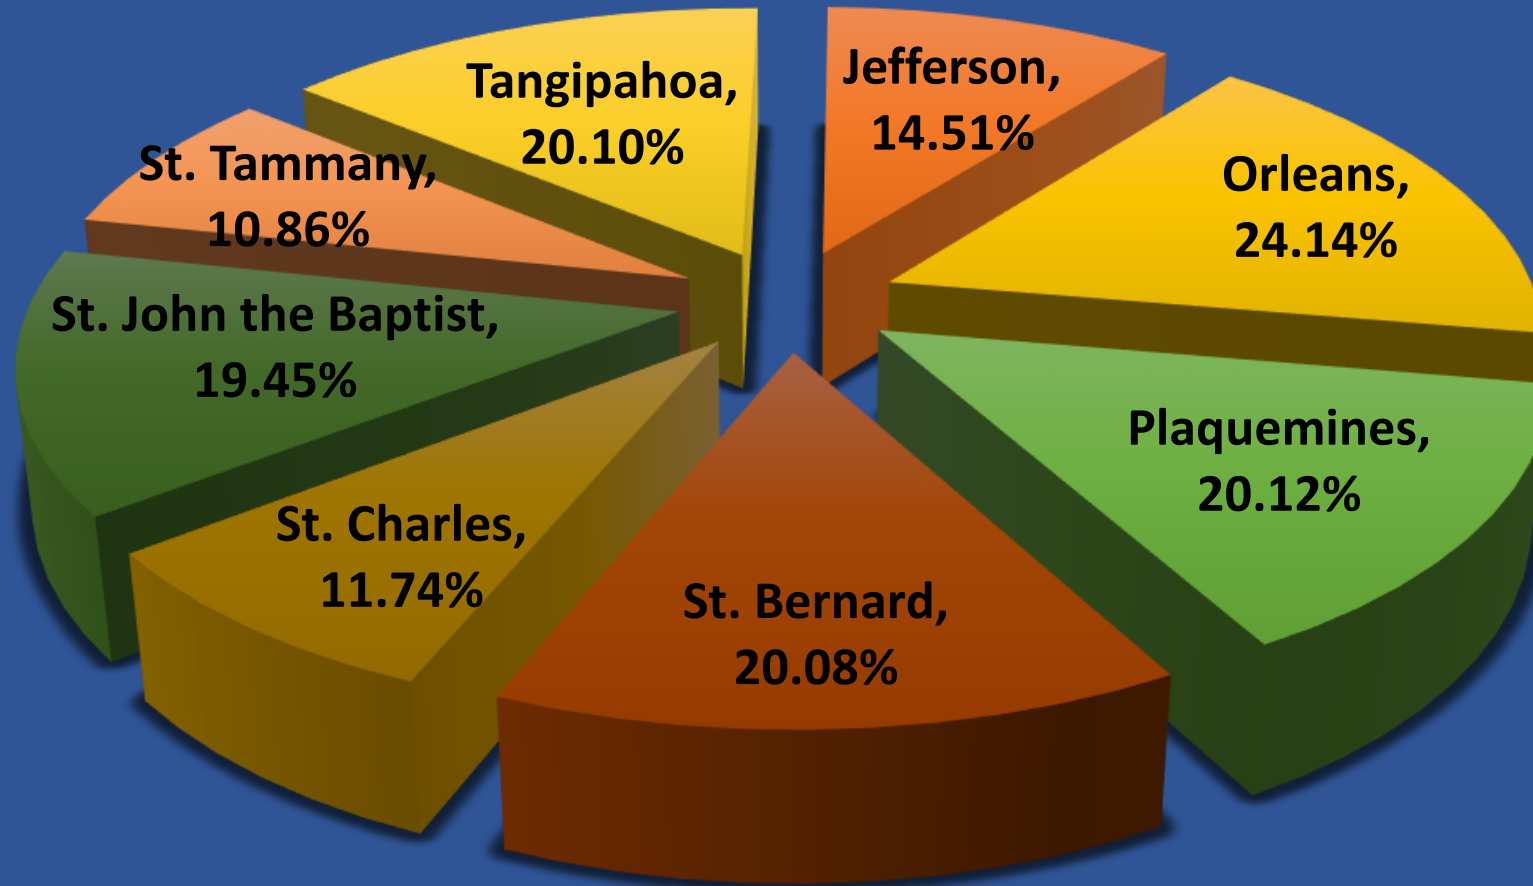

# RPC Parishes Households in Poverty

RPC 8-Parish Region -17.53%

Louisiana - 18.86%

USA - 13.39%

U.S. Census ACS 2018 5 Year Estimates

Poverty Status in the Past 12 Months by Household