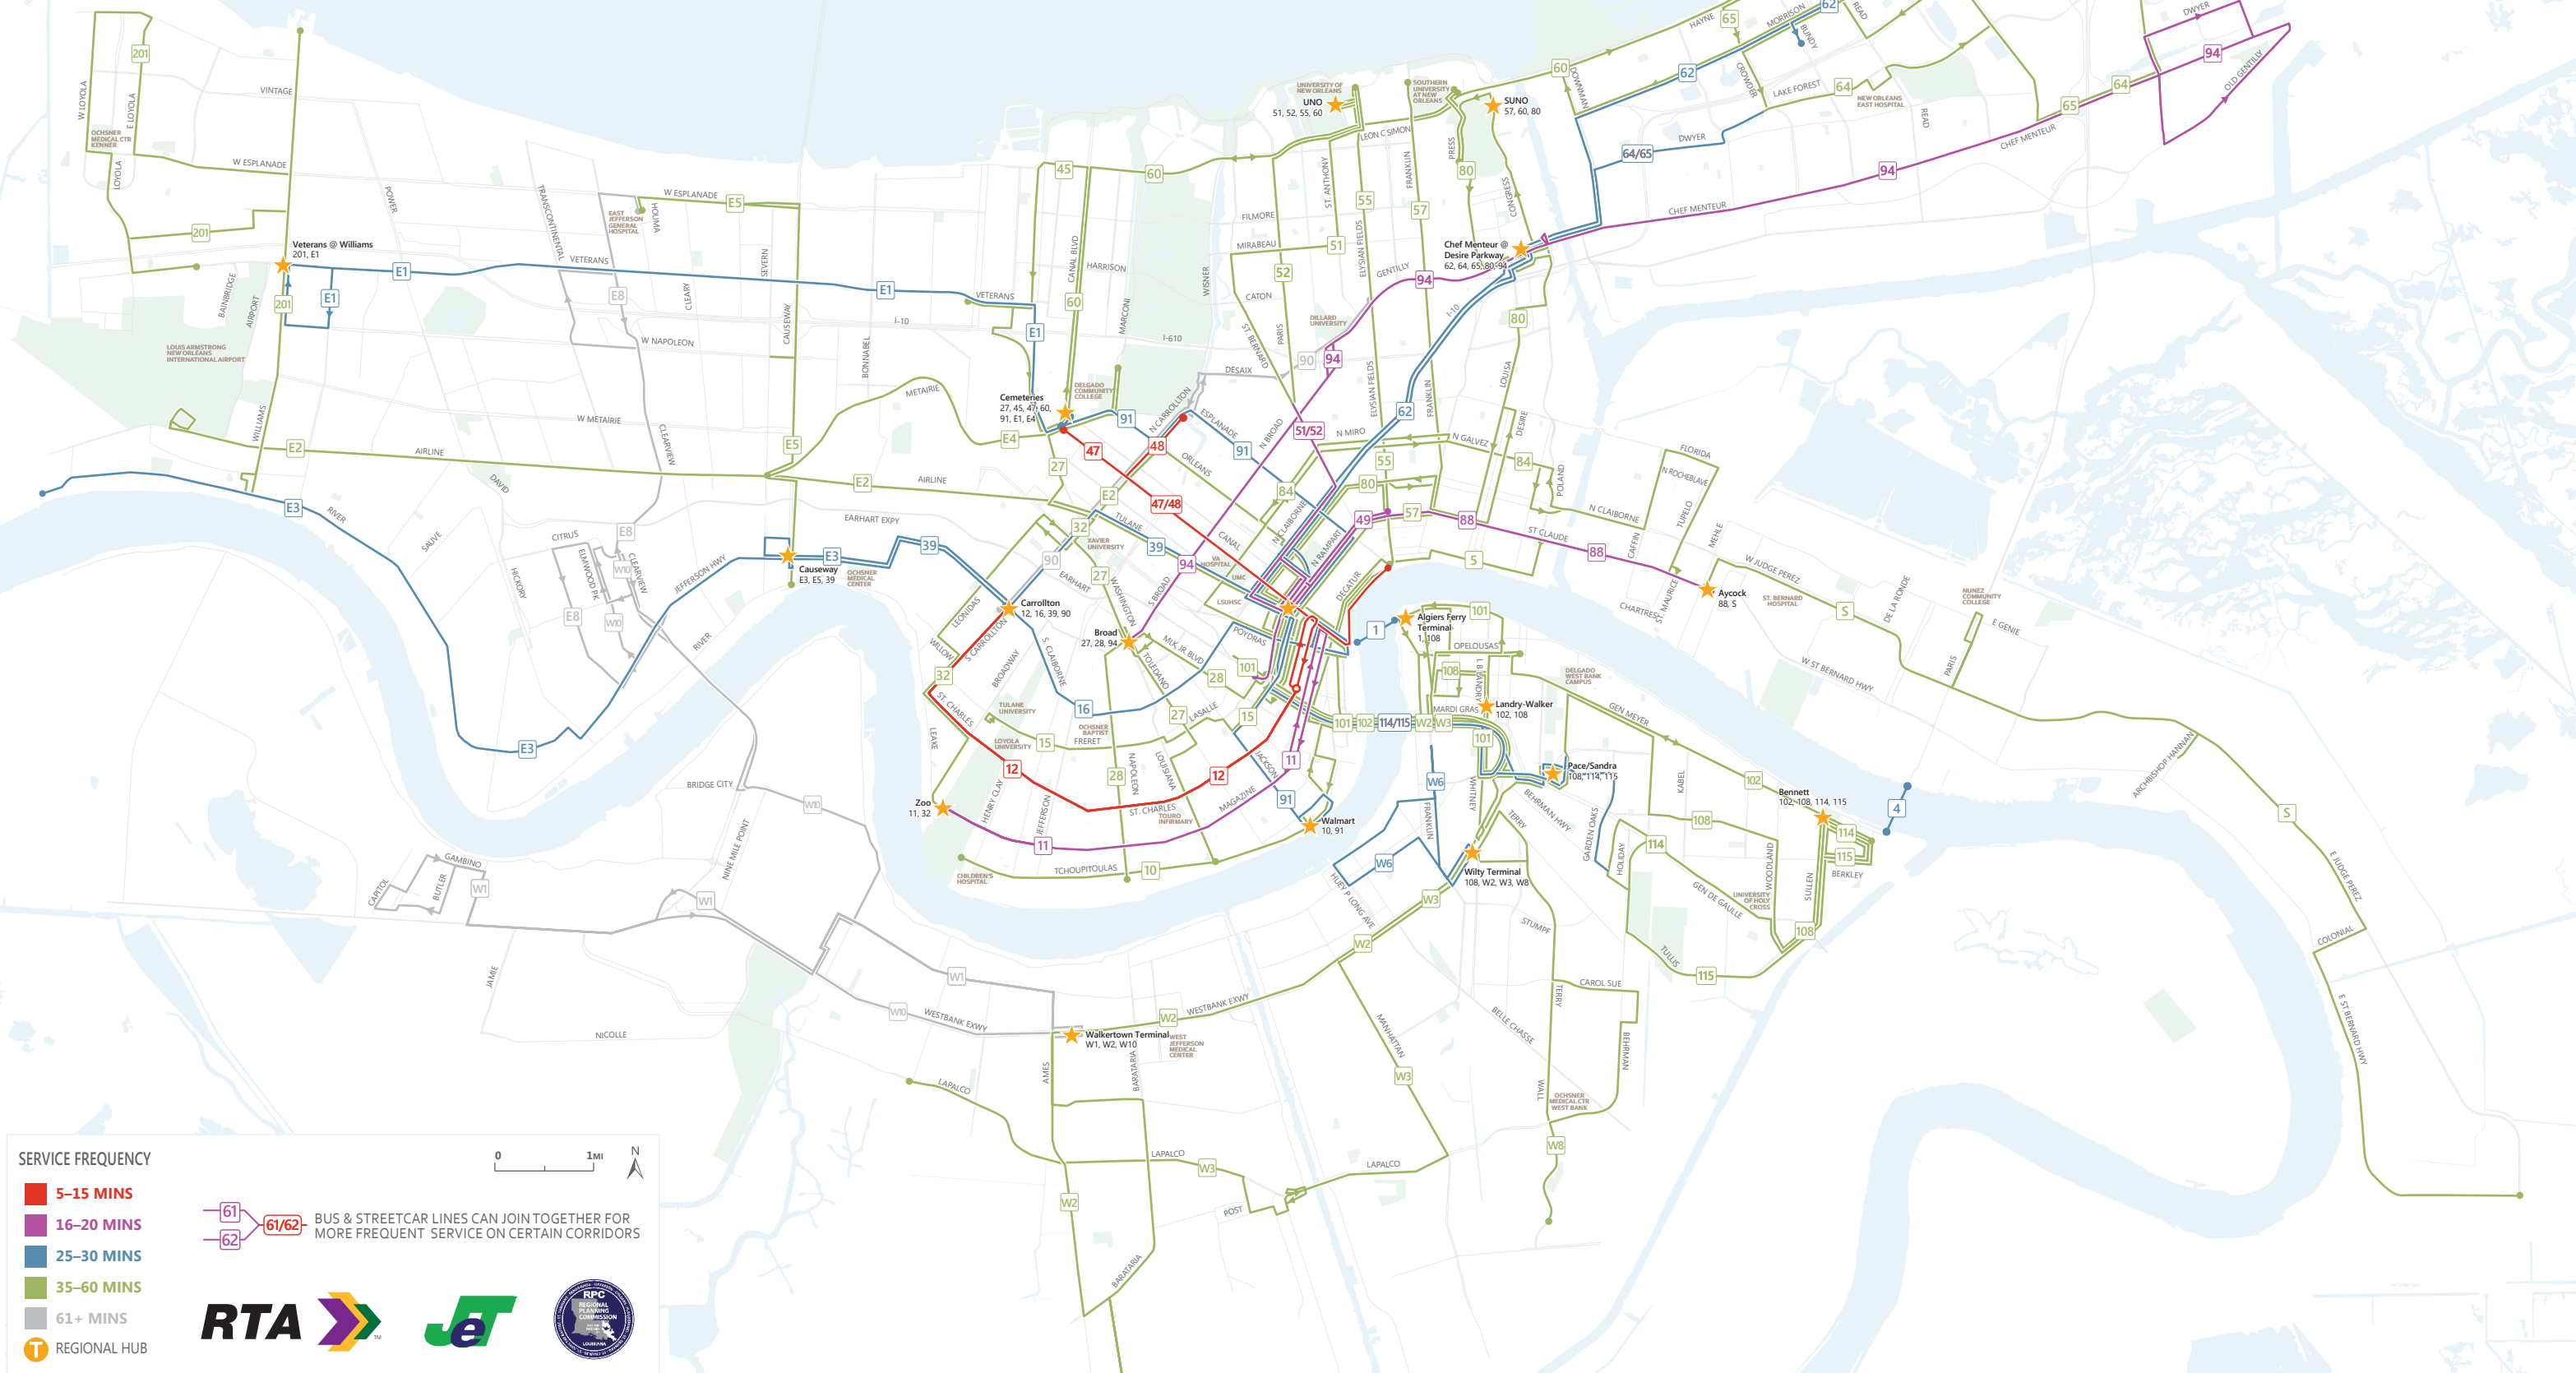

Existing Network Regional Overview

Service shown for March 2019

SERVICE FREQUENCY

- 5-15 MINS
- 16-20 MINS
- 25-30 MINS
- 35-60 MINS
- 61+ MINS
- T REGIONAL HUB

61 62 BUS & STREETCAR LINES CAN JOIN TOGETHER FOR MORE FREQUENT SERVICE ON CERTAIN CORRIDORS

RTA **JE**

0 1mi N